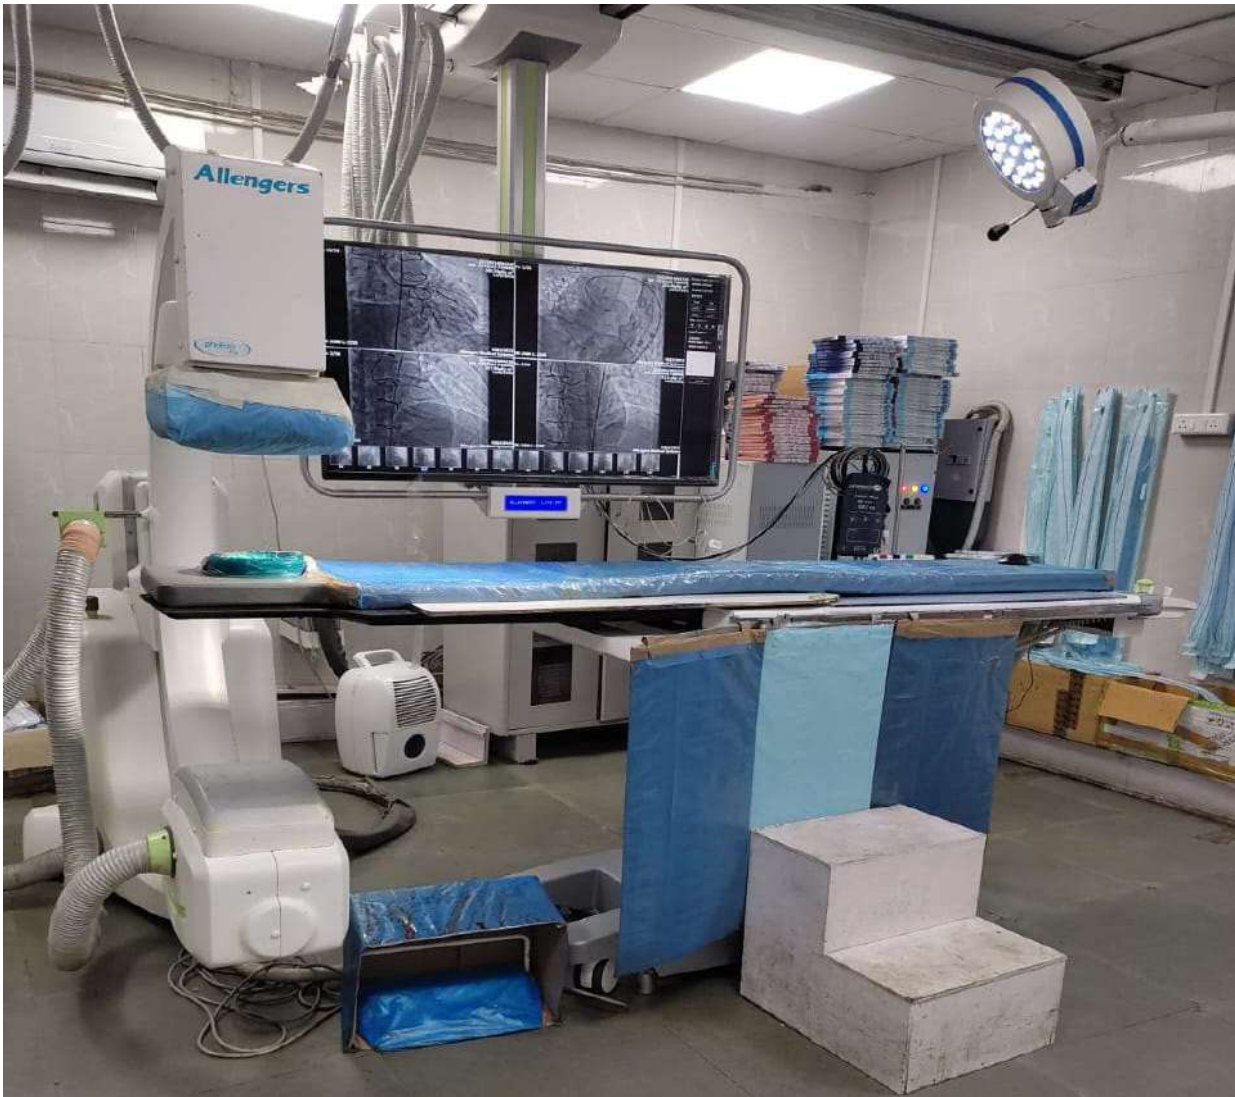

Cath Lab

GPS Map Camera